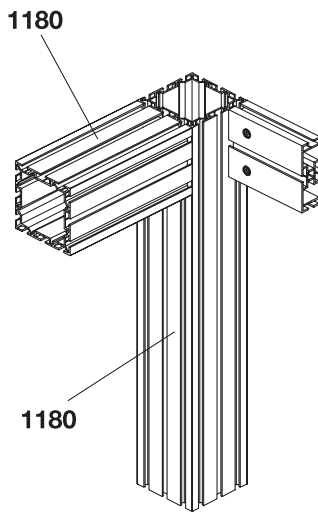

SYMA-SYSTEM AG
CH-9533 Kirchberg | SG
Phone +41 (0)71 932 32 32
Fax +41 (0)71 932 32 33
syma@syma.ch | www.syma.ch

SYMA-SYSTEM GmbH
Westring 11 | D-40721 Hilden
Phone +49 (0)2103 49 06 0
Fax +49 (0)2103 49 06 66
mail@syma.de | www.syma.de

SYMA-SYSTEM GmbH
A-2120 Wolkersdorf b. Wien
Phone +43 (0)2245 24 97 0
Fax +43 (0)2245 24 97 85
office@syma.at | www.syma.at

**Aluminiumprofile
Aluminium Profiles**

3.03
SYMA-SYSTEM

QUADRATPROFIL
Verschluss 3051

SQUARE PROFILE
Lock 3051

1,702 kg/m

1162

S 60

QUADRATPROFIL

SQUARE PROFILE

Verschlüsse/Locks
3057.1/3078/3078.1

1,781 kg/m

1164

S 60

QUADRATPROFIL 12 NUTEN
Verschluss 3057.8

SQUARE PROFILE 12 GROOVES
Lock 3057.8

3,488 kg/m

1180

SYMA-MOLTO
30/90

QUADRATPROFIL
Verschluss 3057.8

SQUARE PROFILE
Lock 3057.8

2,747 kg/m

1181

SYMA-MOLTO
30/90