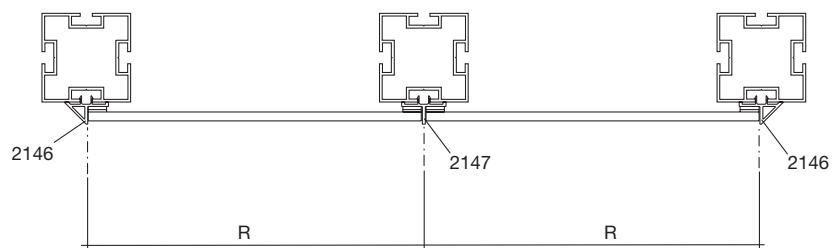

Wandelementmass:
Wall element size

Wandelementhöhe: = R - 3 mm
Wall element height: = R - 3 mm

Wandelementbreite: = R - 3 mm
Wall element length: = R - 3 mm