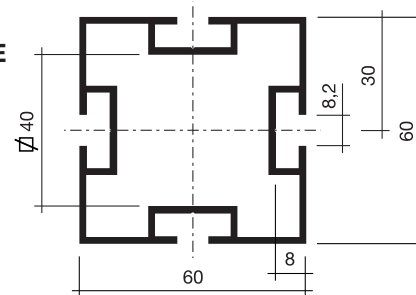

SQUARE PROFILE
Lock 3051

1,702 kg/m

1162

S 60

QUADRATPROFIL

SQUARE PROFILE

Verschlüsse/Locks
3057.1/3078/3078.1

1,781 kg/m