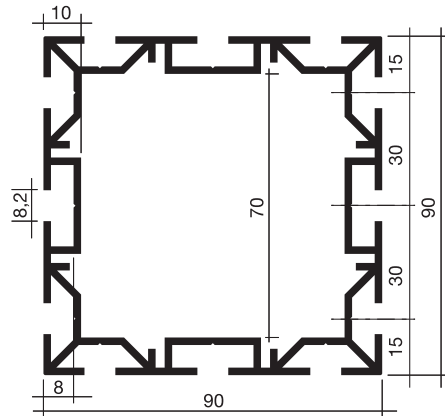

QUADRATPROFIL 12 NUTEN
Verschluss 3057.8

SQUARE PROFILE 12 GROOVES
Lock 3057.8

3,488 kg/m

1180

SYMA-MOLTO
30/90

QUADRATPROFIL
Verschluss 3057.8

SQUARE PROFILE
Lock 3057.8