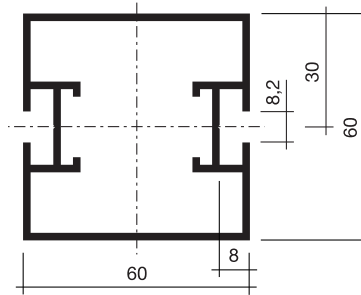

SQUARE PROFILE
Lock 3051

1,702 kg/m

1162

S 60

QUADRATPROFIL

SQUARE PROFILE

Verschlüsse/Locks
3057.1/3078/3078.1

1,781 kg/m