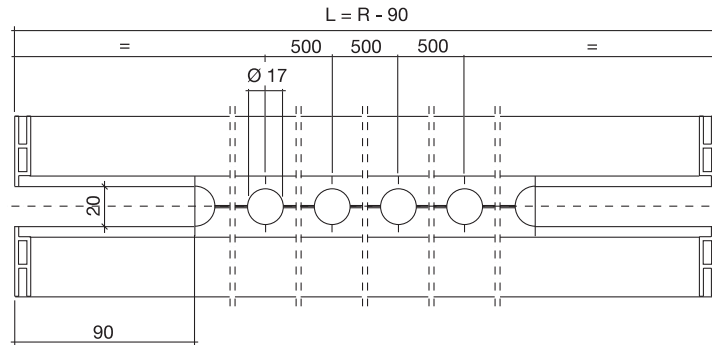

SYMA-SYSTEM AG
CH-9533 Kirchberg | SG
Phone +41 (0)71 932 32 32
Fax +41 (0)71 932 32 33
syma@syma.ch | www.syma.ch

SYMA-SYSTEM GmbH
Westring 11 | D-40721 Hilden
Phone +49 (0)2103 49 06 0
Fax +49 (0)2103 49 06 66
mail@syma.de | www.syma.de

SYMA-SYSTEM GmbH
A-2120 Wolkersdorf b. Wien
Phone +43 (0)2245 24 97 0
Fax +43 (0)2245 24 97 85
office@syma.at | www.syma.at

Massblätter Dimension Sheets	11.09 SYMA-SYSTEM

VERARBEITUNG:
PROFIL 1602.3 AUF PROFIL
1180 UND 1181
MIT VERSCHLUSS 3966

MANUFACTURE:
PROFILE 1602.3 ON PROFILE
1180 AND 1181
WITH LOCK 3966