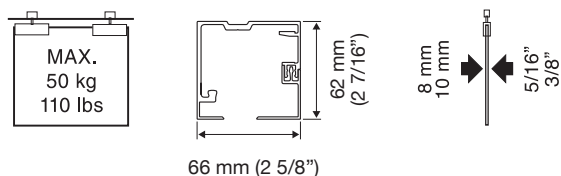

CAT

Unikglass+: un perfil de disseny sobri guia una única fulla mòbil de vidre. Pot amagar-se al sostre fals per a un efecte absolutament minimalista. És un sistema sense marc i sense barrera arquitectònica al paviment. Permet un muntatge fàcil, totalment intuïtiu.

- Perfil vist o ocult, instal·lat a paret, sostre i sostre fals, amb o sense llinda.
- Perfil especial per a sostre fals, amb aletes amagades per a una màxima integració arquitectònica.
- Nova mordassa: centralitza totes les prestacions del sistema: regulació en alçada, activació del mecanisme de frenada i dispositiu antidescavalcament.
- Muntatge ràpid i intuïtiu per a una execució eficient:
  - Accés directe a la mordassa.
  - Sistema encastat al sostre fals: muntatge en dues fases per a una instal·lació fàcil.
- Vidre de 8, 10 o 12 mm, fins a 100 kg per fulla.
- Regulació de l'alçada de +/- 3 mm.
- Perfil d'alumini anoditzat Silver, Negre i Bronze.
- Lliscament silenciosos amb un mínim d'esforç.
- Garantia KLEIN® de 5 anys.
- Opcions de frenada de la porta:
  - **KSC, Klein Soft Closing:** Detenció suau controlada. Admet fulles des de 80 cm d'ample.
  - **KBS+, Klein Brake System:** Topall amb fre amortidor. De sèrie en tota la gamma.

UNIKGLASS + 50