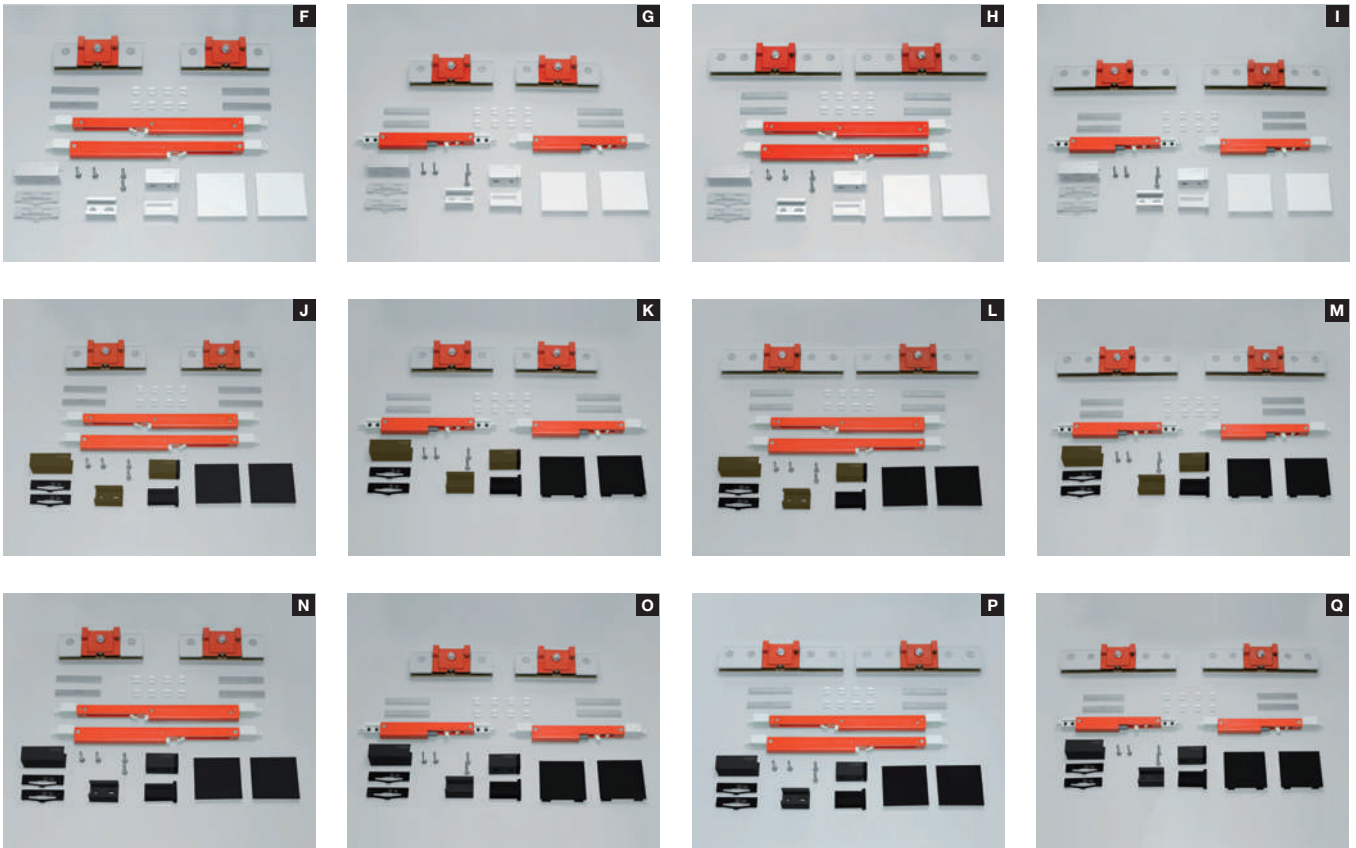

INTERIORISMO VIDRIO / INTERIOR DESIGN GLASS / DECORATION D'INTERIEUR VERRE / INTERIORISME VIDRE

UNIKGLASS +

Referencias / References / Références / Referències