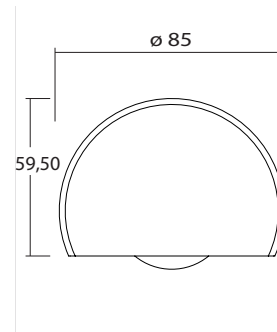

Base bottom roller

: Sets for glass doors

Belans I Glass

Complete-sets, standard model $t = 8 - 13$ mm consisting of:

- 1 Ceiling guide rail stainless steel optic USO 82EO
- 1 Door stop set USO82-S
- 1 Bottom guide rail with drills, stainless steel, USO86.1EF
- 1 Pair base bottom roller, stainless steel (AISI303) USO182EF
- 1 Allen key (SW2,5), Z927
- 1 Installation instruction

Set numbers $t = 8-13$ mm	Ceiling/bottom rail length mm	Passage width mm
USO81.1-1900EF	1900	750-900
USO81.1-2100EF	2100	910-1000
USO81.1-2350EF	2350	1010-1120
USO81.1-2600EF	2600	1130-1250

▼ Glass drill holes please have a look at the planning guide
The maximum door weight is 150 kg

You can find planning guides with drill hole sizes and installation instructions at www.abp-beyerle-us.com

Please note: The floor has to be leveled!

+ Customized lengths for ceiling/bottom rails, other individual components and accessories are available.