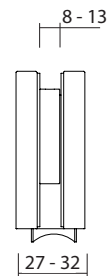

Base bottom roller

: Sets for glass doors

Belans I Glass

Complete-sets, standard model $t = 8 - 13$ mm consisting of:

- 1 Ceiling guide rail stainless steel optic USO 82EO
- 1 Door stop set USO82-S
- 1 Bottom guide rail with drills, stainless steel, USO86.1EF
- 1 Pair base bottom roller, stainless steel (AISI303) USO182EF
- 1 Allen key (SW2,5), Z927
- 1 Installation instruction

Set numbers $t = 8-13$ mm	Ceiling/bottom rail length mm	Passage width mm
USO81.1-1900EF	1900	750-900
USO81.1-2100EF	2100	910-1000
USO81.1-2350EF	2350	1010-1120
USO81.1-2600EF	2600	1130-1250

▼ Glass drill holes please have a look at the planning guide
The maximum door weight is 150 kg

You can find planning guides with drill hole sizes and installation instructions at www.abp-beyerle-us.com

Please note: The floor has to be leveled!

+ Customized lengths for ceiling/bottom rails, other individual components and accessories are available.