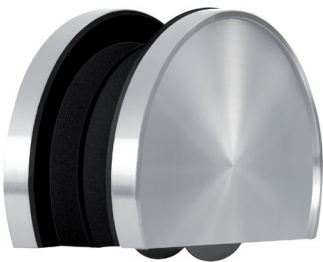

Sales
Finland
Kuninkaanmäentie 120B
01260 Vantaa
+358 40 9008520
info@johnberger.fi
www.johnberger.fi

Estonia
Laki 9A
10621 Tallinn
+372 +372 654 6604
info@johnberger.ee
www.johnberger.ee