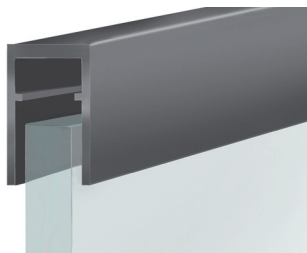

Base bottom roller

: Sets for glass doors

Belans I Glass

Complete-sets, standard model $t = 8 - 13$ mm consisting of:

- 1 Ceiling guide rail stainless steel optic USO 82EO
- 1 Door stop set USO82-S
- 1 Bottom guide rail with drills, stainless steel, USO86.1EF
- 1 Pair base bottom roller, stainless steel (AISI303) USO182EF
- 1 Allen key (SW2,5), Z927
- 1 Installation instruction

Base bottom roller

: Sets for wooden doors

: Belans I Wood

Complete-sets, standard model $t = 38 - 45$ mm consisting of:

- 1 Ceiling guide rail stainless steel optic USO 82EO
- 1 Door stop set USO82-S
- 1 Bottom guide rail with drills, stainless steel, USO86.1EF
- 1 Pair base bottom roller, stainless steel (AISI303) USO183EF
- 1 Allen key (SW2,5), Z927
- 1 Installation instruction