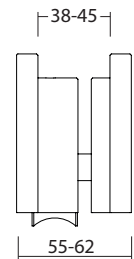

Sales
Finland
Kuninkaanmäentie 120B
01260 Vantaa
+358 40 9008520
info@johnberger.fi
www.johnberger.fi

Estonia
Laki 9A
10621 Tallinn
+372 +372 654 6604
info@johnberger.ee
www.johnberger.ee