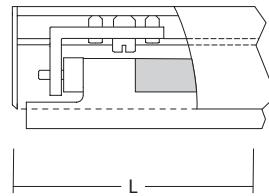

Base bottom roller

: Sets for glass doors

Belans I Glass

Complete-sets, standard model $t = 8 - 13$ mm consisting of:

- 1 Ceiling guide rail stainless steel optic USO 82EO
- 1 Door stop set USO82-S
- 1 Bottom guide rail with drills, stainless steel, USO86.1EF
- 1 Pair base bottom roller, stainless steel (AISI303) USO182EF
- 1 Allen key (SW2,5), Z927
- 1 Installation instruction

Set numbers $t = 8-13$ mm	Ceiling/bottom rail length mm	Passage width mm
USO81.1-1900EF	1900	750-900
USO81.1-2100EF	2100	910-1000
USO81.1-2350EF	2350	1010-1120
USO81.1-2600EF	2600	1130-1250

▼ Glass drill holes please have a look at the planning guide
The maximum door weight is 150 kg

You can find planning guides with drill hole sizes and installation instructions at www.abp-beyerle-us.com

Please note: The floor has to be leveled!

+ Customized lengths for ceiling/bottom rails, other individual components and accessories are available.