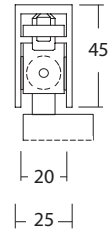

Sales
Finland
Kuninkaanmäentie 120B
01260 Vantaa
+358 40 9008520
info@johnberger.fi
www.johnberger.fi

Estonia
Laki 9A
10621 Tallinn
+372 +372 654 6604
info@johnberger.ee
www.johnberger.ee