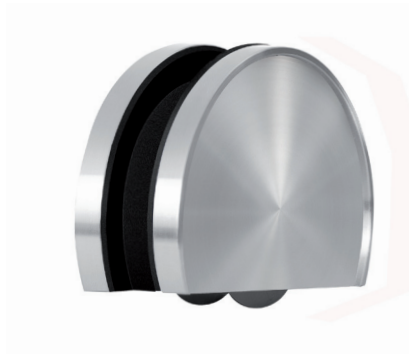

Base bottom roller

: Sets for glass doors

Belans I Glass

Complete-sets, standard model $t = 8 - 13$ mm consisting of:

- 1 Ceiling guide rail stainless steel optic USO 82EO
- 1 Door stop set USO82-S
- 1 Bottom guide rail with drills, stainless steel, USO86.1EF
- 1 Pair base bottom roller, stainless steel (AISI303) USO182EF
- 1 Allen key (SW2,5), Z927
- 1 Installation instruction

Set numbers $t = 8-13$ mm	Ceiling/bottom rail length mm	Passage width mm
USO81.1-1900EF	1900	750-900
USO81.1-2100EF	2100	910-1000
USO81.1-2350EF	2350	1010-1120
USO81.1-2600EF	2600	1130-1250

▼ Glass drill holes please have a look at the planning guide
The maximum door weight is 150 kg

Base bottom roller

: Sets for wooden doors

: Belans I Wood

Complete-sets, standard model $t = 38 - 45$ mm consisting of:

- 1 Ceiling guide rail stainless steel optic USO 82EO
- 1 Door stop set USO82-S
- 1 Bottom guide rail with drills, stainless steel, USO86.1EF
- 1 Pair base bottom roller, stainless steel (AISI303) USO183EF
- 1 Allen key (SW2,5), Z927
- 1 Installation instruction