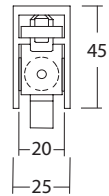

Base bottom roller

: Sets for glass doors

Belans I Glass

Complete-sets, standard model $t = 8 - 13$ mm consisting of:

- 1 Ceiling guide rail stainless steel optic USO 82EO
- 1 Door stop set USO82-S
- 1 Bottom guide rail with drills, stainless steel, USO86.1EF
- 1 Pair base bottom roller, stainless steel (AISI303) USO182EF
- 1 Allen key (SW2,5), Z927
- 1 Installation instruction

Set numbers $t = 8-13$ mm	Ceiling/bottom rail length mm	Passage width mm
USO81.1-1900EF	1900	750-900
USO81.1-2100EF	2100	910-1000
USO81.1-2350EF	2350	1010-1120
USO81.1-2600EF	2600	1130-1250

▼ Glass drill holes please have a look at the planning guide
The maximum door weight is 150 kg

You can find planning guides with drill hole sizes and installation instructions at www.abp-beyerle-us.com

Please note: The floor has to be leveled!

+ Customized lengths for ceiling/bottom rails, other individual components and accessories are available.