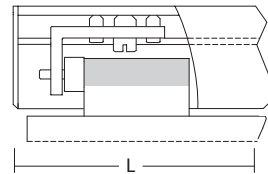

Sales
Finland
Kuninkaanmäentie 120B
01260 Vantaa
+358 40 9008520
info@johnberger.fi
www.johnberger.fi

Estonia
Laki 9A
10621 Tallinn
+372 +372 654 6604
info@johnberger.ee
www.johnberger.ee