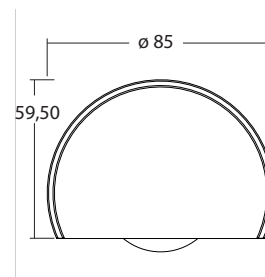

Sales
Finland
Kuninkaanmäentie 120B
01260 Vantaa
+358 40 9008520
info@johnberger.fi
www.johnberger.fi

Estonia
Laki 9A
10621 Tallinn
+372 +372 654 6604
info@johnberger.ee
www.johnberger.ee