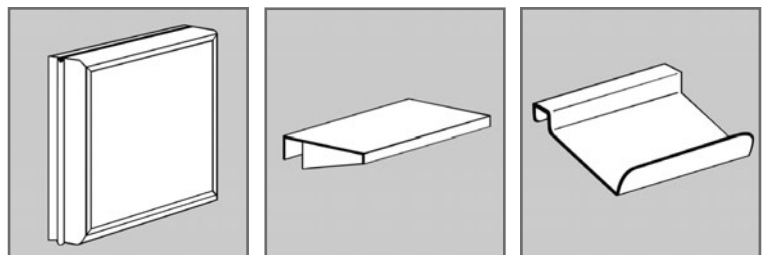

Lightbox. The peg-connector makes it easy to integrate them wherever you want them.

Overlay graphic panels. Just attach panels with velcro directly to the **SCENARIO®** module. Also apply graphics directly to **SCENARIO®** wall modules in a variety of ways.

In addition, you can make attachments such as shelves, display modules and trays to modules. Special hooks and hangers are clean, white and constructed of sturdy metal.

Dia-Leuchtkästen. Über die Steckverbindung beliebig mit den Wandmodulen kombinierbar.

Posterrahmen. Befestigung mit Haken und Klettband.

Kleiderhaken, Einhängehaken, Bilderhaken aus Metall. Weiß.

Metal display and brochure racks. White lacquer finish.

Prospektauslagen aus Metall. Weiß.

Entrances and exits Door modules