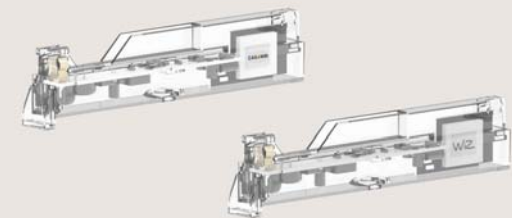

CASAMBI

WIZ