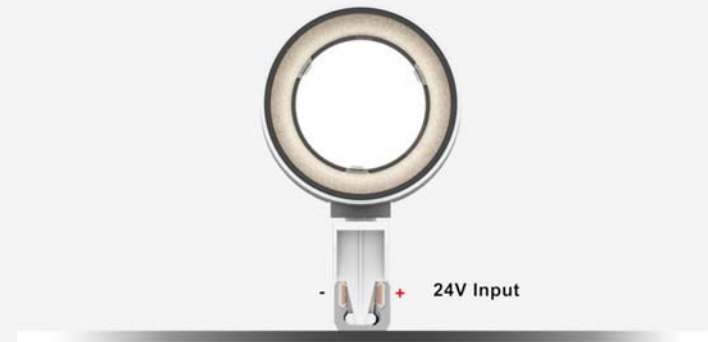

Also, we need the system elegant and compact size, not too big with sufficient lumen output.

01 Needs

Safety

220V High voltage is very common on the market. But if the light fixtures goes by low voltage input(also known as SELV), it will be very safe and easy when you need to reallocate the luminaire. Family Member both can easily change or adjust the light fixture.

02 Solution

CASAMBI

WIZ

LightQ,

A mini DC 24V zoomable spotlight with IoT function, miniaturizes the fixture size to represent modern style.

It leaves the focus on what is being illuminated.

Lumen package reaches to 1000 lumen (7.3W) satisfies 2.5 height meter space lighting requirement.

Beam Angle can Cover from 10 to 40 degrees from accent lighting to general lighting.

02 Appearance

Surface mounted track

With surface-mounted track system, people can easily install the track onto ceiling. The track profile is with the slimmest section with 13mm height, 14 mm width for surface mounted version.

Recessed track

Recessed track is designed to hide the adapter of the fixture after installation. It shows a much cleaner ceiling effect in your desired space.

03 Satisfaction & Differentiation

Compared to magnetic track system, LightQ is with no concern on fixtures would drop after demagnetization. We design a push-click fixation mechanism on adaptor. The two-direction installation of adaptor is also very first fool-proof design in the market. Compared to other mini spotlight in the market, LightQ is much more versatile and cost effective for customers.