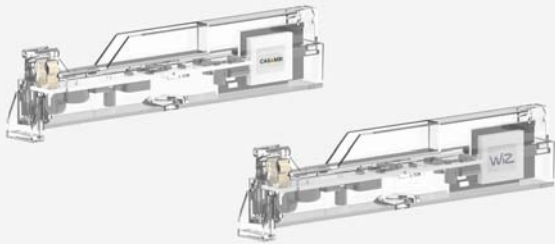

Light Q

CASAMBI WiZ

Background & Needs

Why we won the Red Dot Award?

01

Solution & Appearance

How is it connected to People?

02

Differentiation & Satisfaction

How does it change the lifestyle?

03