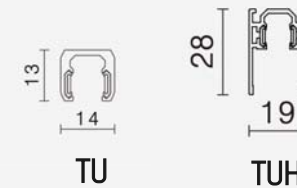

02 Solution

CASAMBI

WIZ

LightQ,

A mini DC 24V zoomable spotlight with IoT function, miniaturizes the fixture size to represent modern style.

It leaves the focus on what is being illuminated.

Lumen package reaches to 1000 lumen (7.3W) satisfies 2.5 height meter space lighting requirement.

Beam Angle can Cover from 10 to 40 degrees from accent lighting to general lighting.

02 Appearance

Surface mounted track

With surface-mounted track system, people can easily install the track onto ceiling. The track profile is with the slimmest section with 13mm height, 14 mm width for surface mounted version.