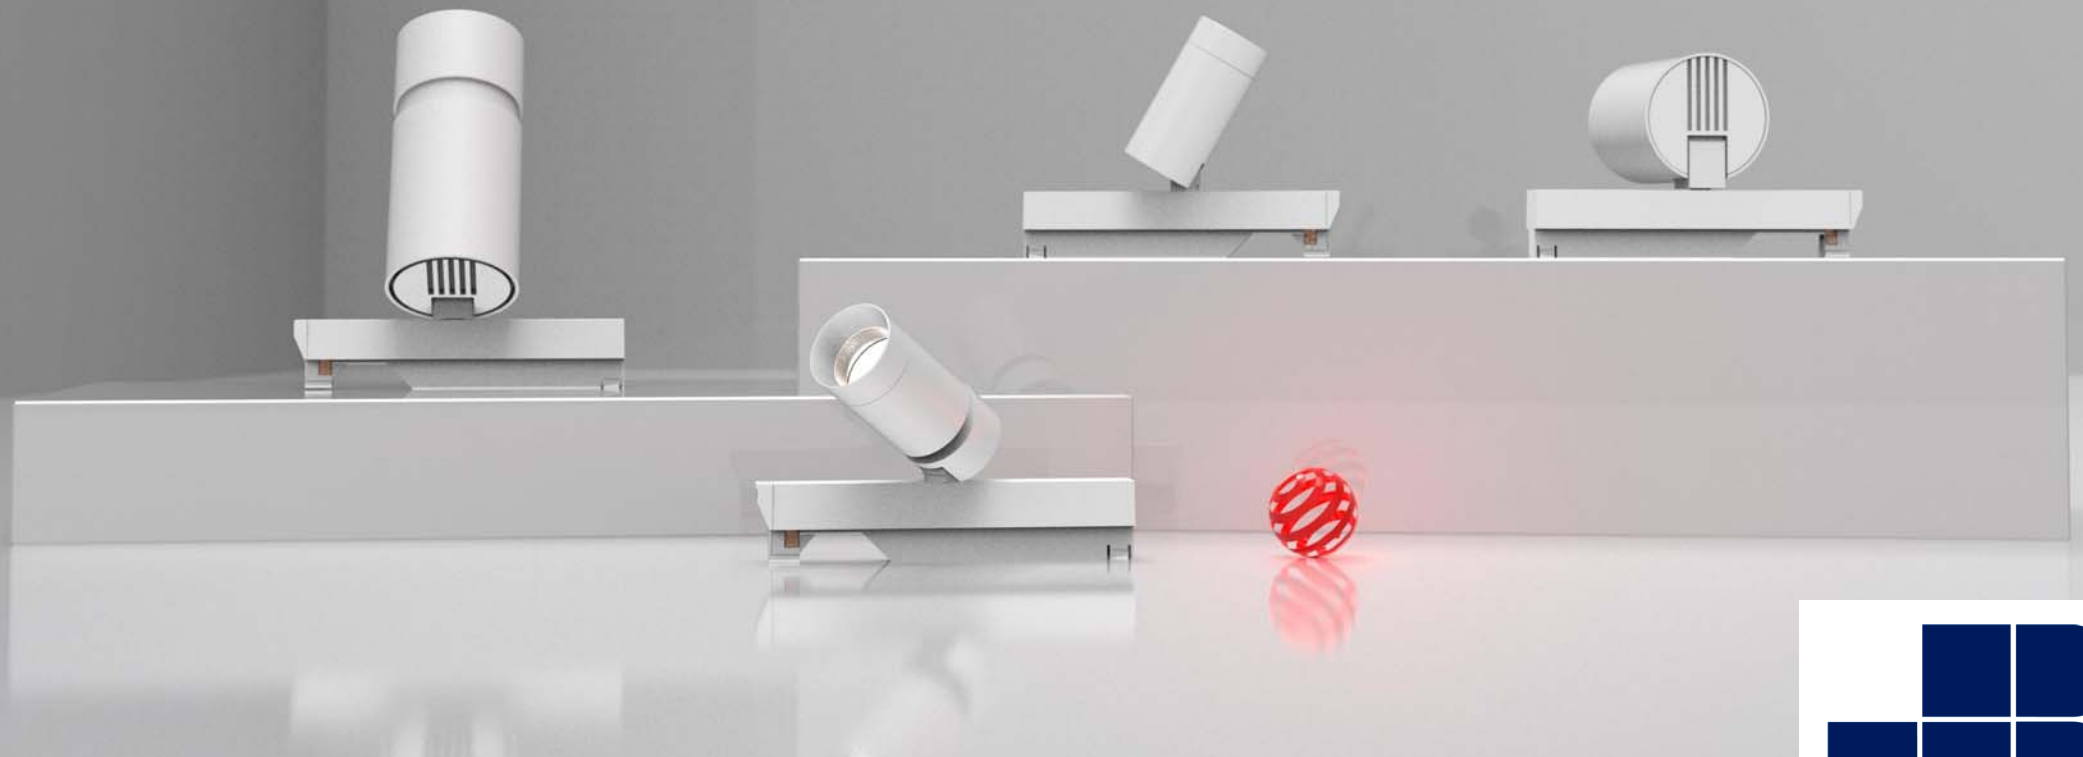

LightQ

24V Low Voltage Track IoT Spotlight

Connected by

WIZ

CASAMBI

reddot winner 2022
lighting design

JOHN BERGER