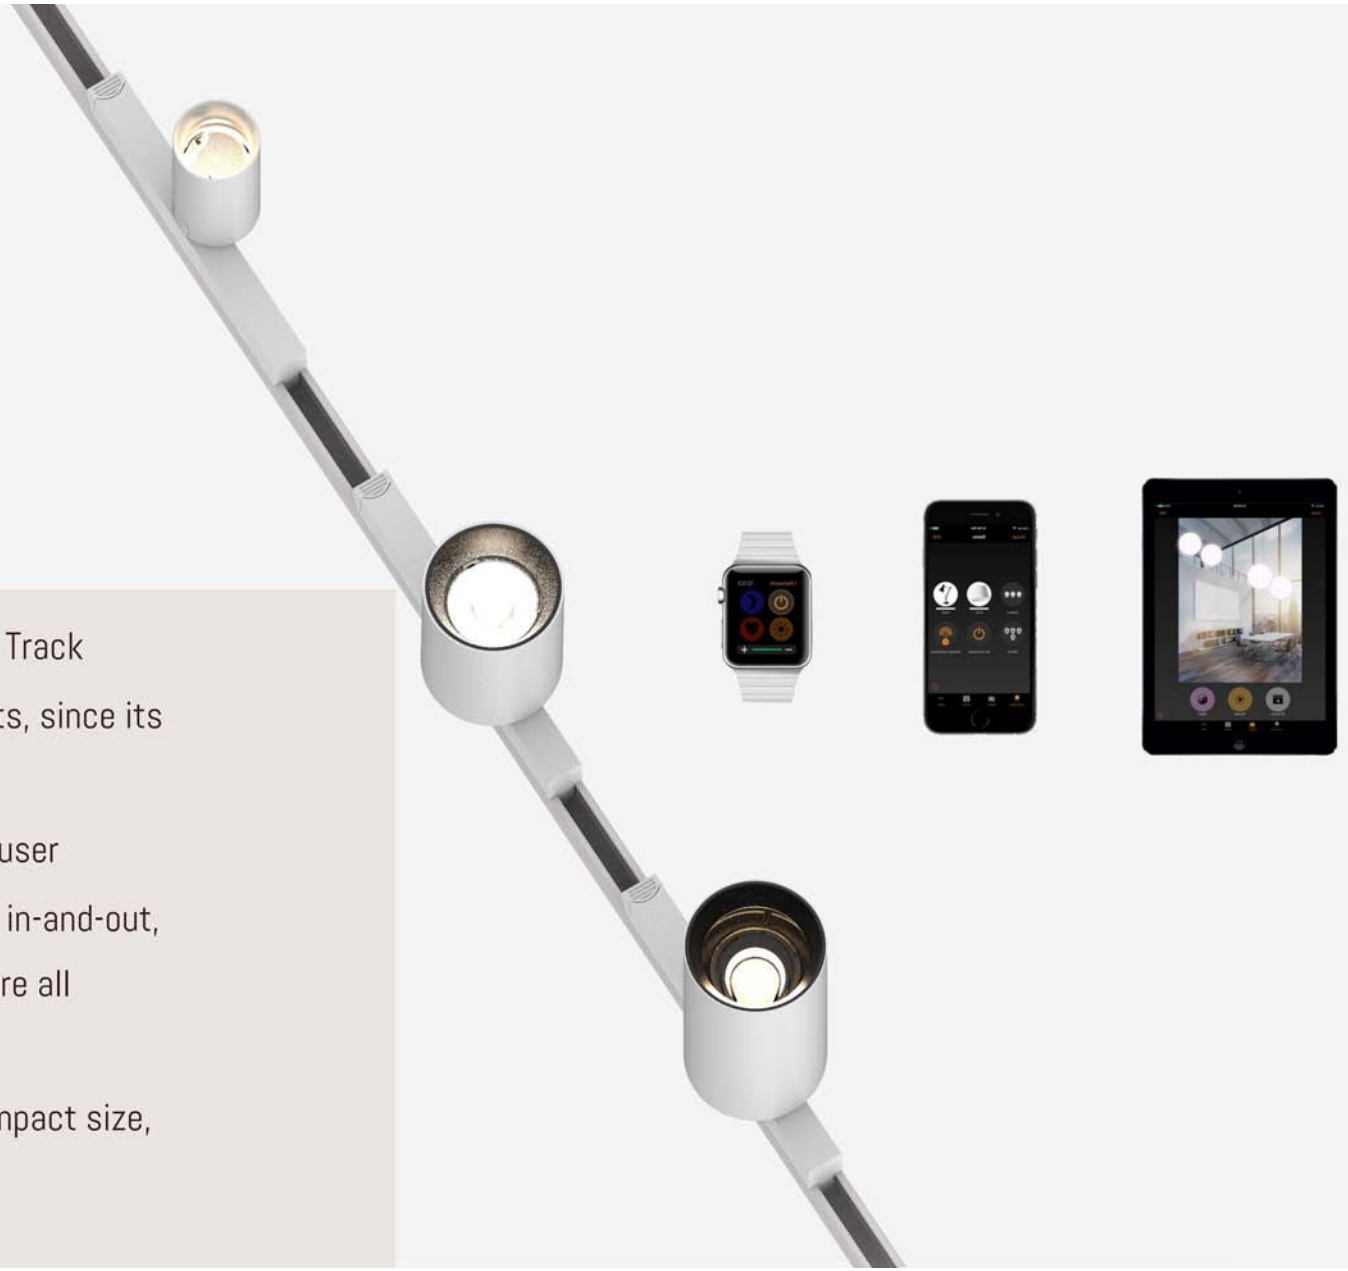

01 Needs

Flexibility

People need different light applications. A Track system might be good choice for spotlights, since its **flexibility for relocation.**

Besides, the new design needs to be end-user friendly. Easy adjust the light head, zoom in-and-out, dimming function with App on the phone are all welcome.

Also, we need the system elegant and compact size, not too big with sufficient lumen output.